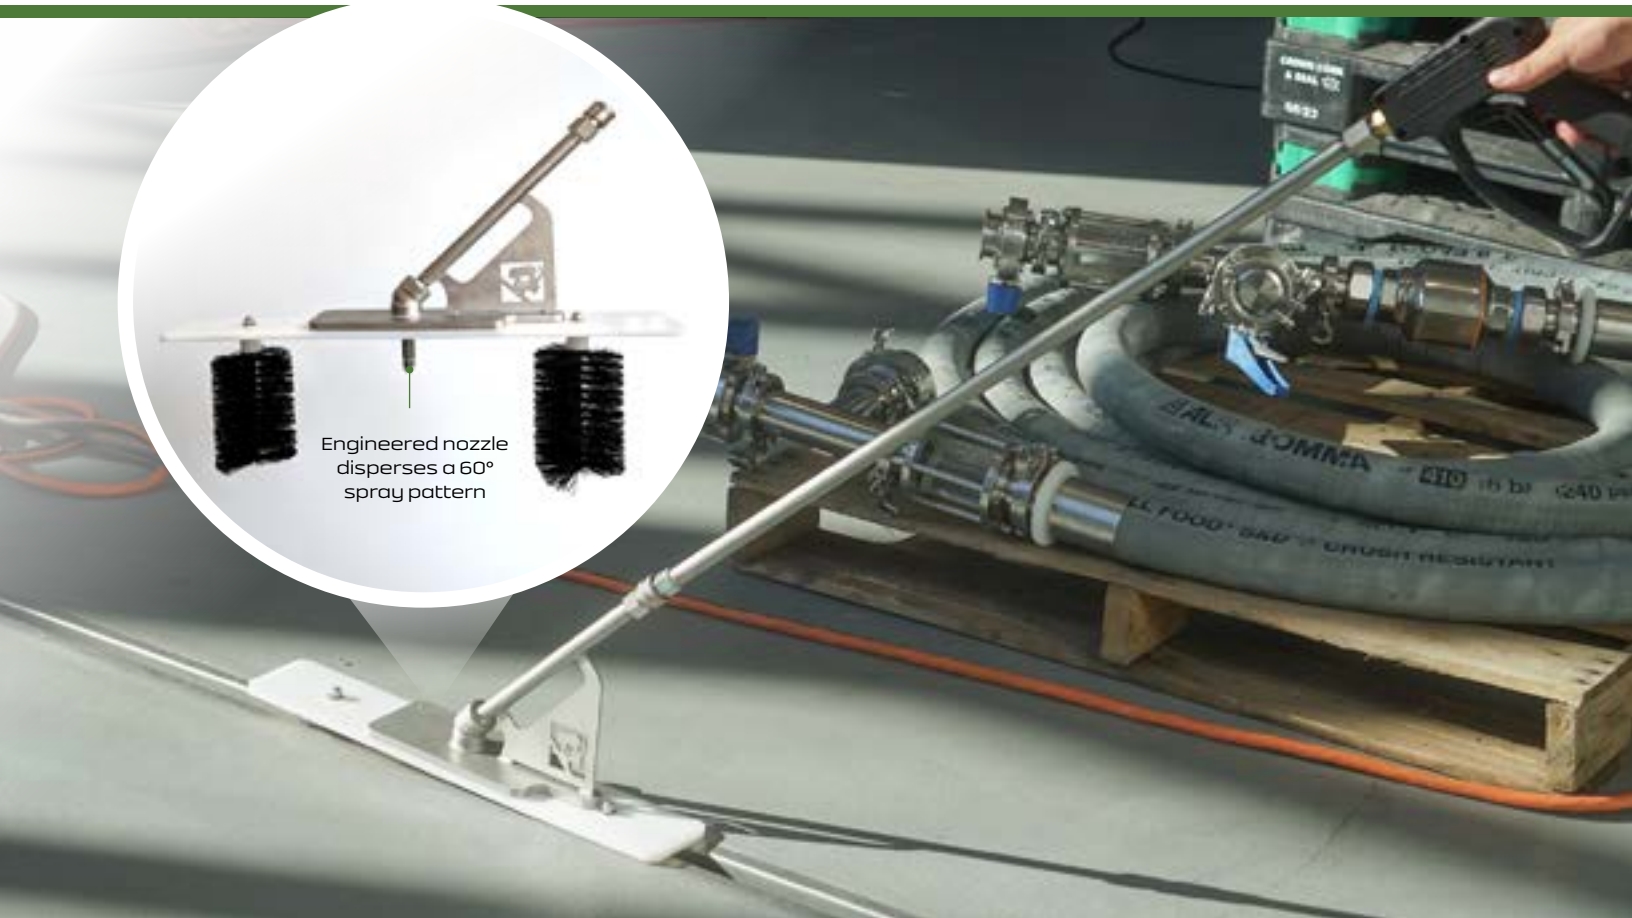

SLOTDOG

The Slot Dog is a complete high-pressure water-based Slot Drain Cleaning tool, designed to clean the inside of the slot drain channel. The Slot Dog isolates water below grade preventing wet, slippery floors. Protect your floors while creating a safe and clean environment.

Engineered nozzle disperses a 60° spray pattern

ALL-IN-ONE HIGH PRESSURE SLOT DRAIN CLEANING TOOL

Specifications:

- Stainless steel food grade construction
- Custom pressure washer wand attachment
- Compatible with steam and cleaning chemicals
- Rated: 2500 psi @ 72°F and 1900 psi @ 320°F

Benefits:

- Easy to use, built-in guides create a perfect fit with your Slot Drain
- Flexible brushes front and back, clean upper walls and contain spray
- Quick-release mechanism customizable to your current water connection
- Streamlines cleaning and ensures drain hygiene

MATERIALS:

T304 Stainless Steel
HDPE Plastic

COMPATIBLE PRODUCTS:

6000 PLUS Series
10,000 Series

SLOT SIZES:

1" and larger

WWW.FOODSAFEDRAINS.COM

FOODSAFE
DRAINS